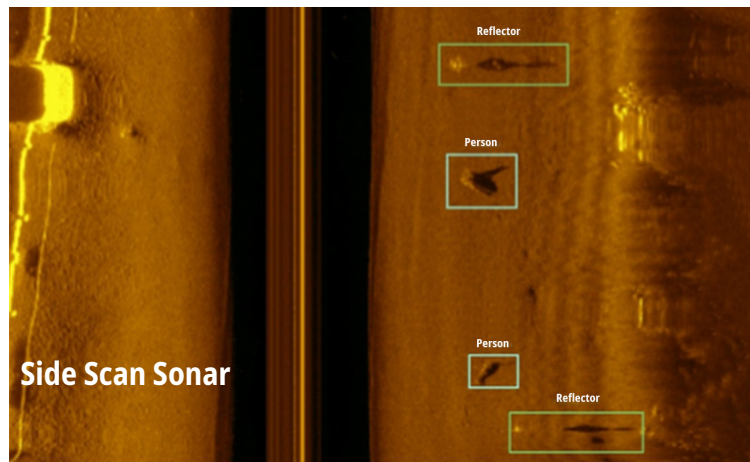

SONOBOT 5 USV - Search, Recovery & Surveillians

SONOBOT 5 USV

AUTONOMOUS SURFACE VEHICLE

Search and recovery

Locating objects, such as underwater obstacles, wrecks, missing persons etc.

Planning

Search missions can easily be programmed before operations or during a deployment

VEHICLE TYPE	Catamaran
DIMENSIONS	H: 805 mm 32" (construction) W: 920 mm 36" L: 1300 mm 51"
DRAFT	120 mm <5" (propeller over keel line) with weed guard
OPERATIONAL WEIGHT	27 kg 59 lbs
TRANSPORT	Complete system in one transport case Fold-out no-tools assembly.
IP RATING	IP 68 for all system components
SYSTEM COMPONENTS	Sonobot USV, field-PC with software, remote control, WLAN-station with tripod and antenna

Object Recognition

Connect Ai - Object recognition, to get information and exact location on the object that is visibly for the side scan.

Object recognition

is an advanced new feature for Sonobot USV: the AI-based system is an extra module that runs directly onboard the vehicle and analyzes raw side-scan sonar or video camera output.

Real-time object recognition

Side Scan data in the programmed area

Objects of interest are detected and visually highlighted in the operator's control software onshore - all live during the mission.

Add your own objects - perform scans and send your data for AI training