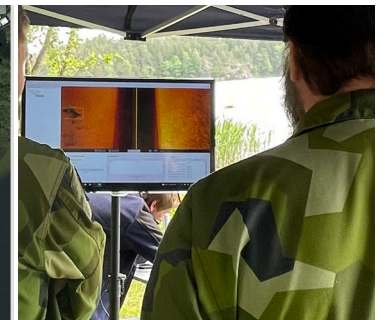

VEHICLE TYPE	Catamaran
DIMENSIONS	H: 805 mm 32" (construction) W: 920 mm 36" L: 1300 mm 51"
DRAFT	120 mm <5" (propeller over keel line) with weed guard
OPERATIONAL WEIGHT	27 kg 59 lbs
TRANSPORT	Complete system in one transport case Fold-out no-tools assembly.
IP RATING	IP 68 for all system components
SYSTEM COMPONENTS	Sonobot USV, field-PC with software, remote control, WLAN-station with tripod and antenna

Object Recognition

Connect Ai - Object recognition, to get information and exact location on the object that is visibly for the side scan.

Object recognition

is an advanced new feature for Sonobot USV: the AI-based system is an extra module that runs directly onboard the vehicle and analyzes raw side-scan sonar or video camera output.

Objects of interest are detected and visually highlighted in the operator's control software onshore - all live during the mission.

A cloud-based ecosystem around the new OR system provides users with regular up-dates and new detectable object classes. It also allows uploading user datasets for the system to be trained for new object

Real-time object recognition

Side Scan data in the programmed area

Objects of interest are detected and visually highlighted in the operator's control software onshore - all live during the mission.

Add your own objects - perform scans and send your data for AI training