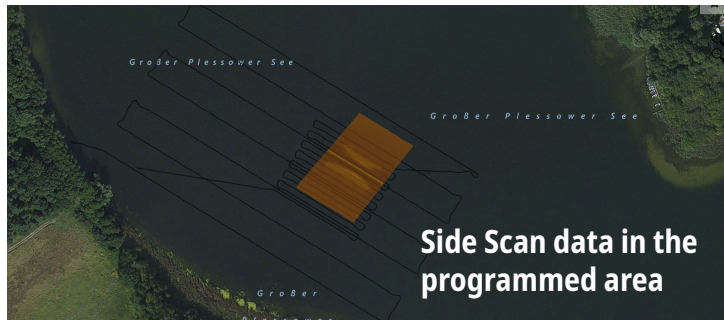

Real-time object recognition

Side Scan data in the programmed area