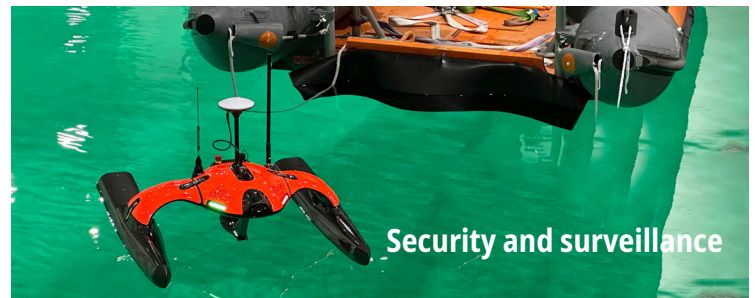

SONOBOT 5 USV - Search, Recovery & Surveillians

SONOBOT 5 USV

AUTONOMOUS SURFACE VEHICLE

Search and recovery

Locating objects, such as underwater obstacles, wrecks, missing persons etc.

Planning

Search missions can easily be programmed before operations or during a deployment

VEHICLE TYPE	Catamaran
DIMENSIONS	H: 805 mm 32" (construction) W: 920 mm 36" L: 1300 mm 51"
DRAFT	120 mm <5" (propeller over keel line) with weed guard
OPERATIONAL WEIGHT	27 kg 59 lbs
TRANSPORT	Complete system in one transport case Fold-out no-tools assembly.
IP RATING	IP 68 for all system components
SYSTEM COMPONENTS	Sonobot USV, field-PC with software, remote control, WLAN-station with tripod and antenna

Object Recognition

Connect Ai - Object recognition, to get information and exact location on the object that is visibly for the side scan.

Object recognition

is an advanced new feature for Sonobot USV: the AI-based system is an extra module that runs directly onboard the vehicle and analyzes raw side-scan sonar or video camera output.

Real-time object recognition

Side Scan data in the programmed area

Objects of interest are detected and visually highlighted in the operator's control software onshore - all live during the mission.

Add your own objects - perform scans and send your data for AI training