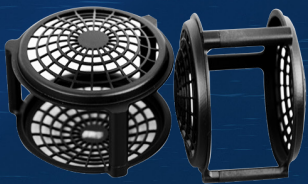

GT1mini ROV Accessories

Thruster protector

Extra battery with 6000 lumen LED lamp

Lateral thruster

Extra camera with 2 Led lamps

Laser Scaler

Sonar

Flightcase